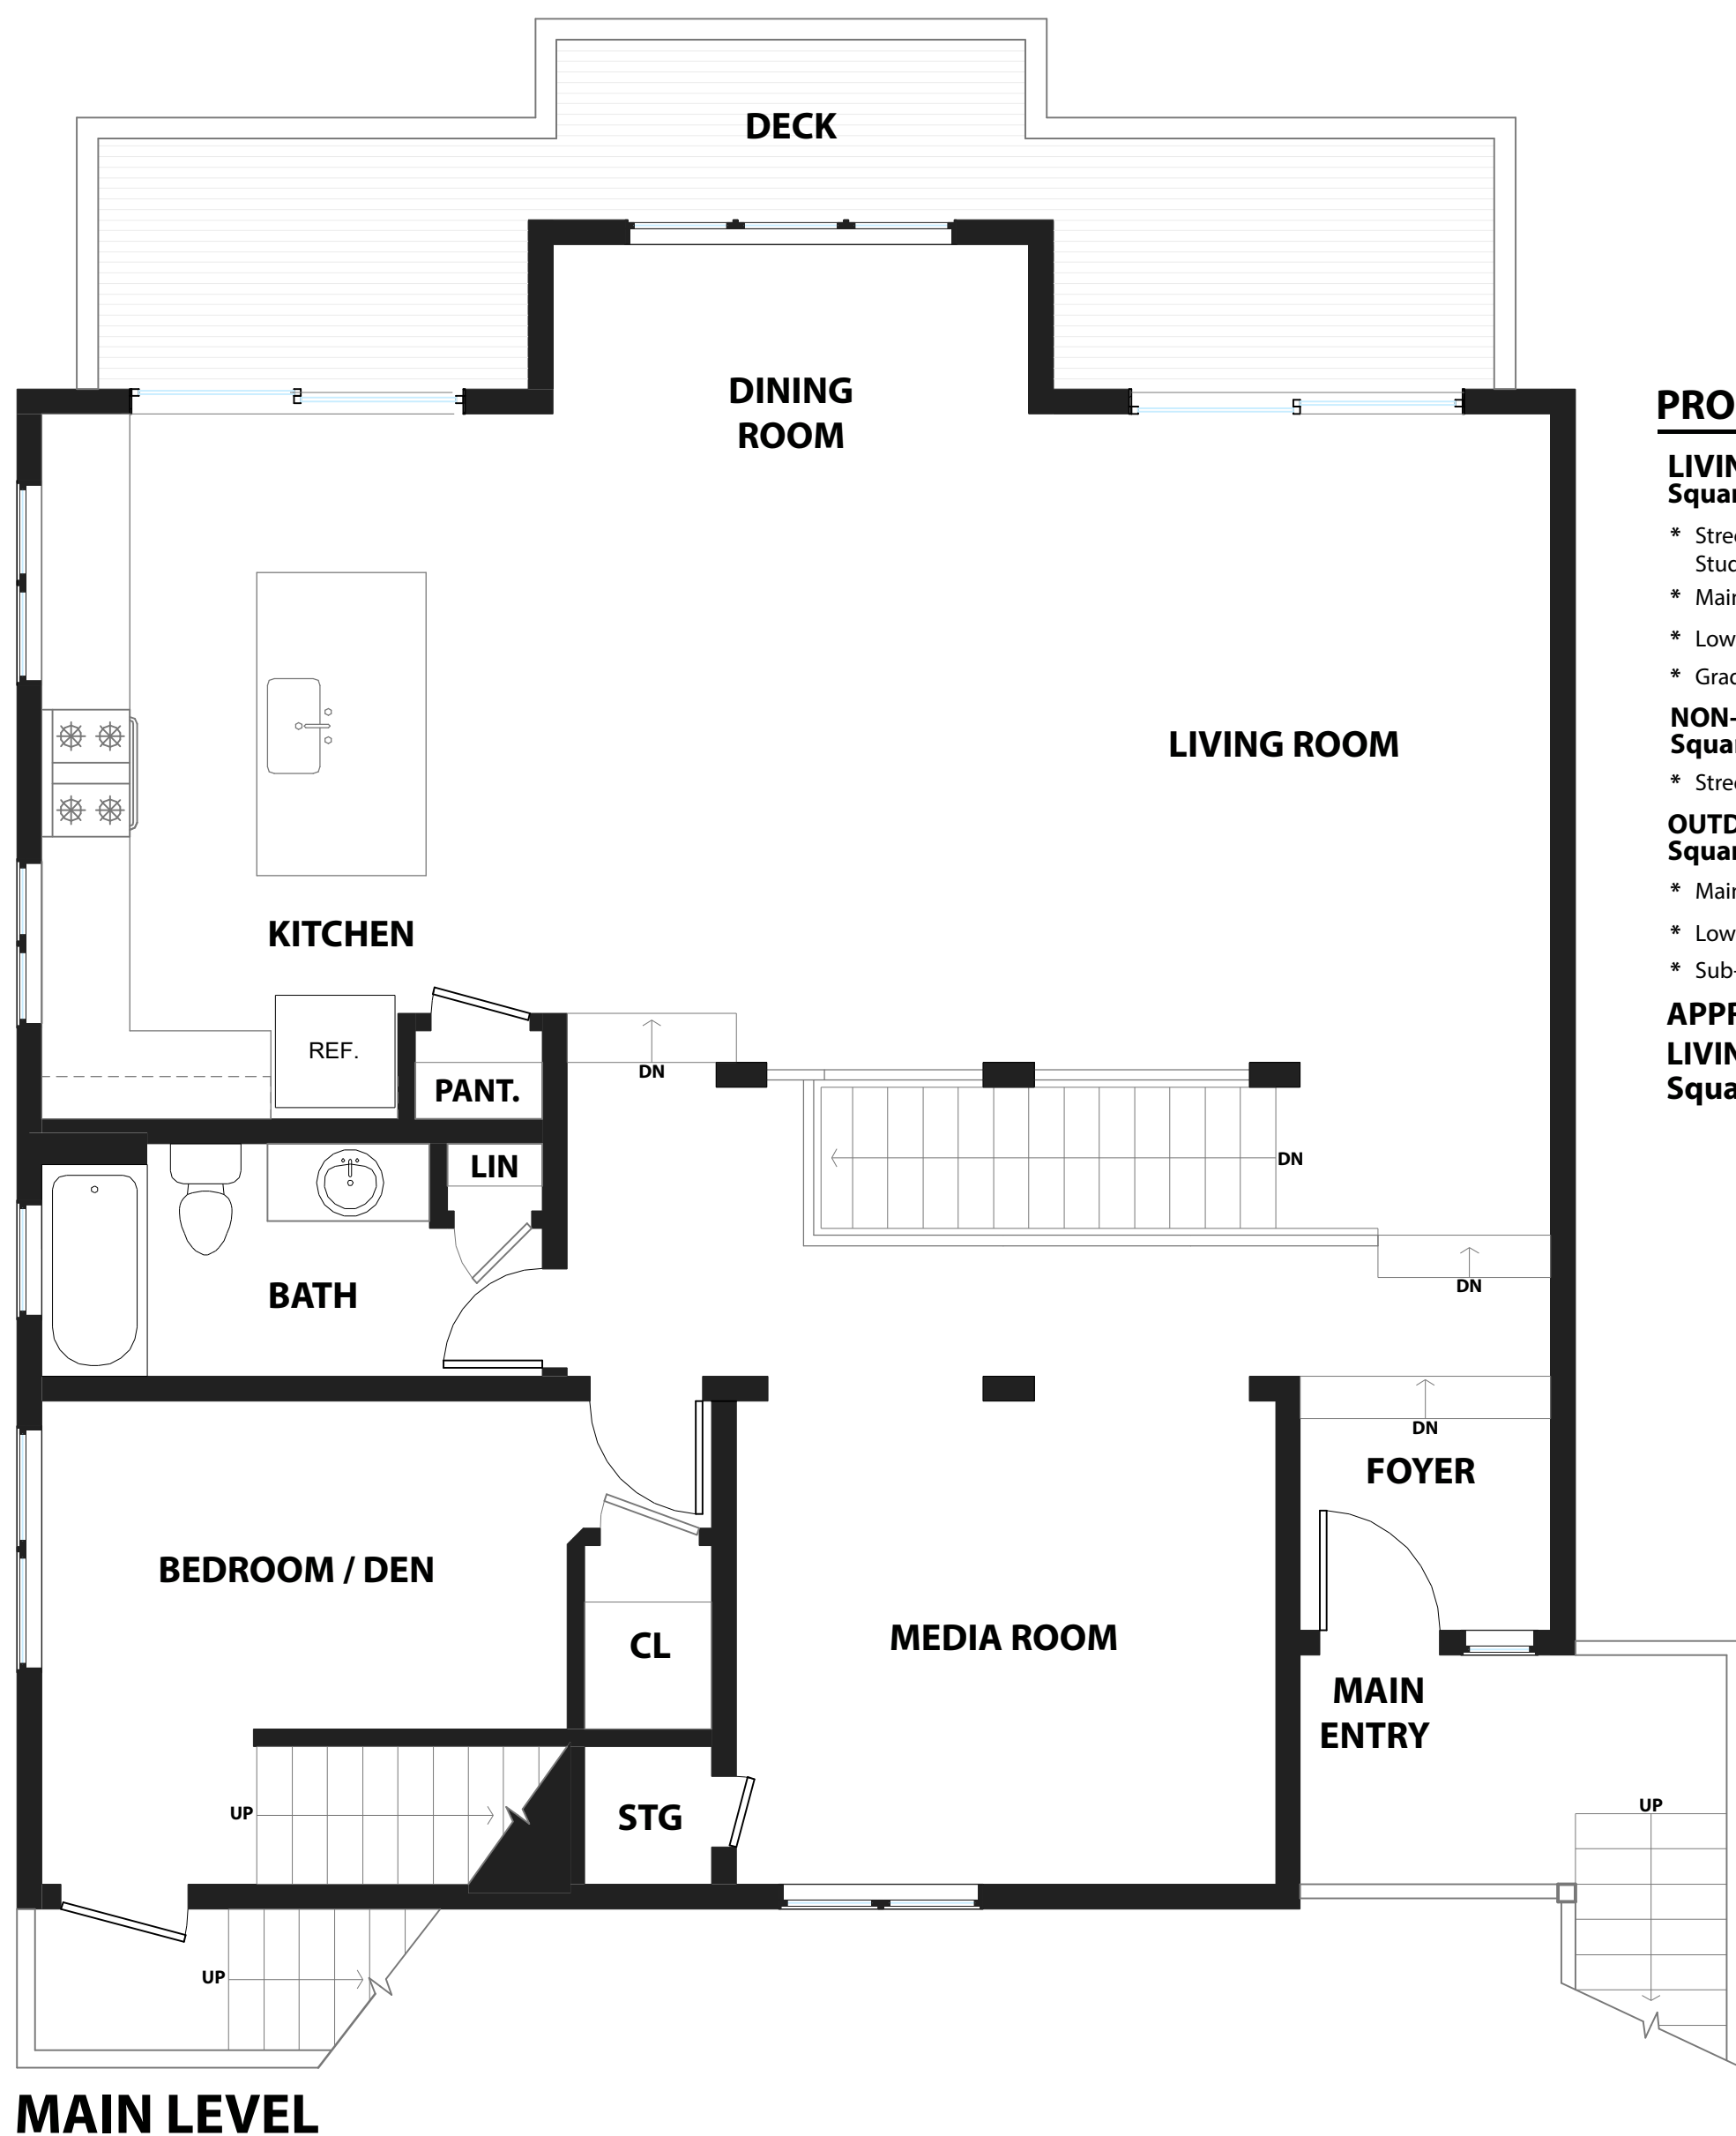

6637 EXETER DRIVE

OAKLAND, CALIFORNIA

LOWER LEVEL

GARDEN LEVEL

6637 EXETER DRIVE

OAKLAND, CALIFORNIA

PROPERTY SQF INFORMATION

LIVING SPACE	
Square Footage:	3,818 Sq Ft*
* Street Level: Study Room + WIC	317
* Main Level	1,334
* Lower Level	1,369
* Graden Level	798
NON-LIVING SPACE	
Square Footage:	415 Sq Ft*
* Street Level : Garage	415
OUTDOOR SPACE	
Square Footage:	531 Sq Ft*
* Main Level: Deck	197
* Lower Level: Deck	167
* Sub-Lower Level: Deck	167
APPROXIMATE TOTAL	
LIVING & NON-LIVING SPACE	
Square Footage:	4,764 Sq Ft*