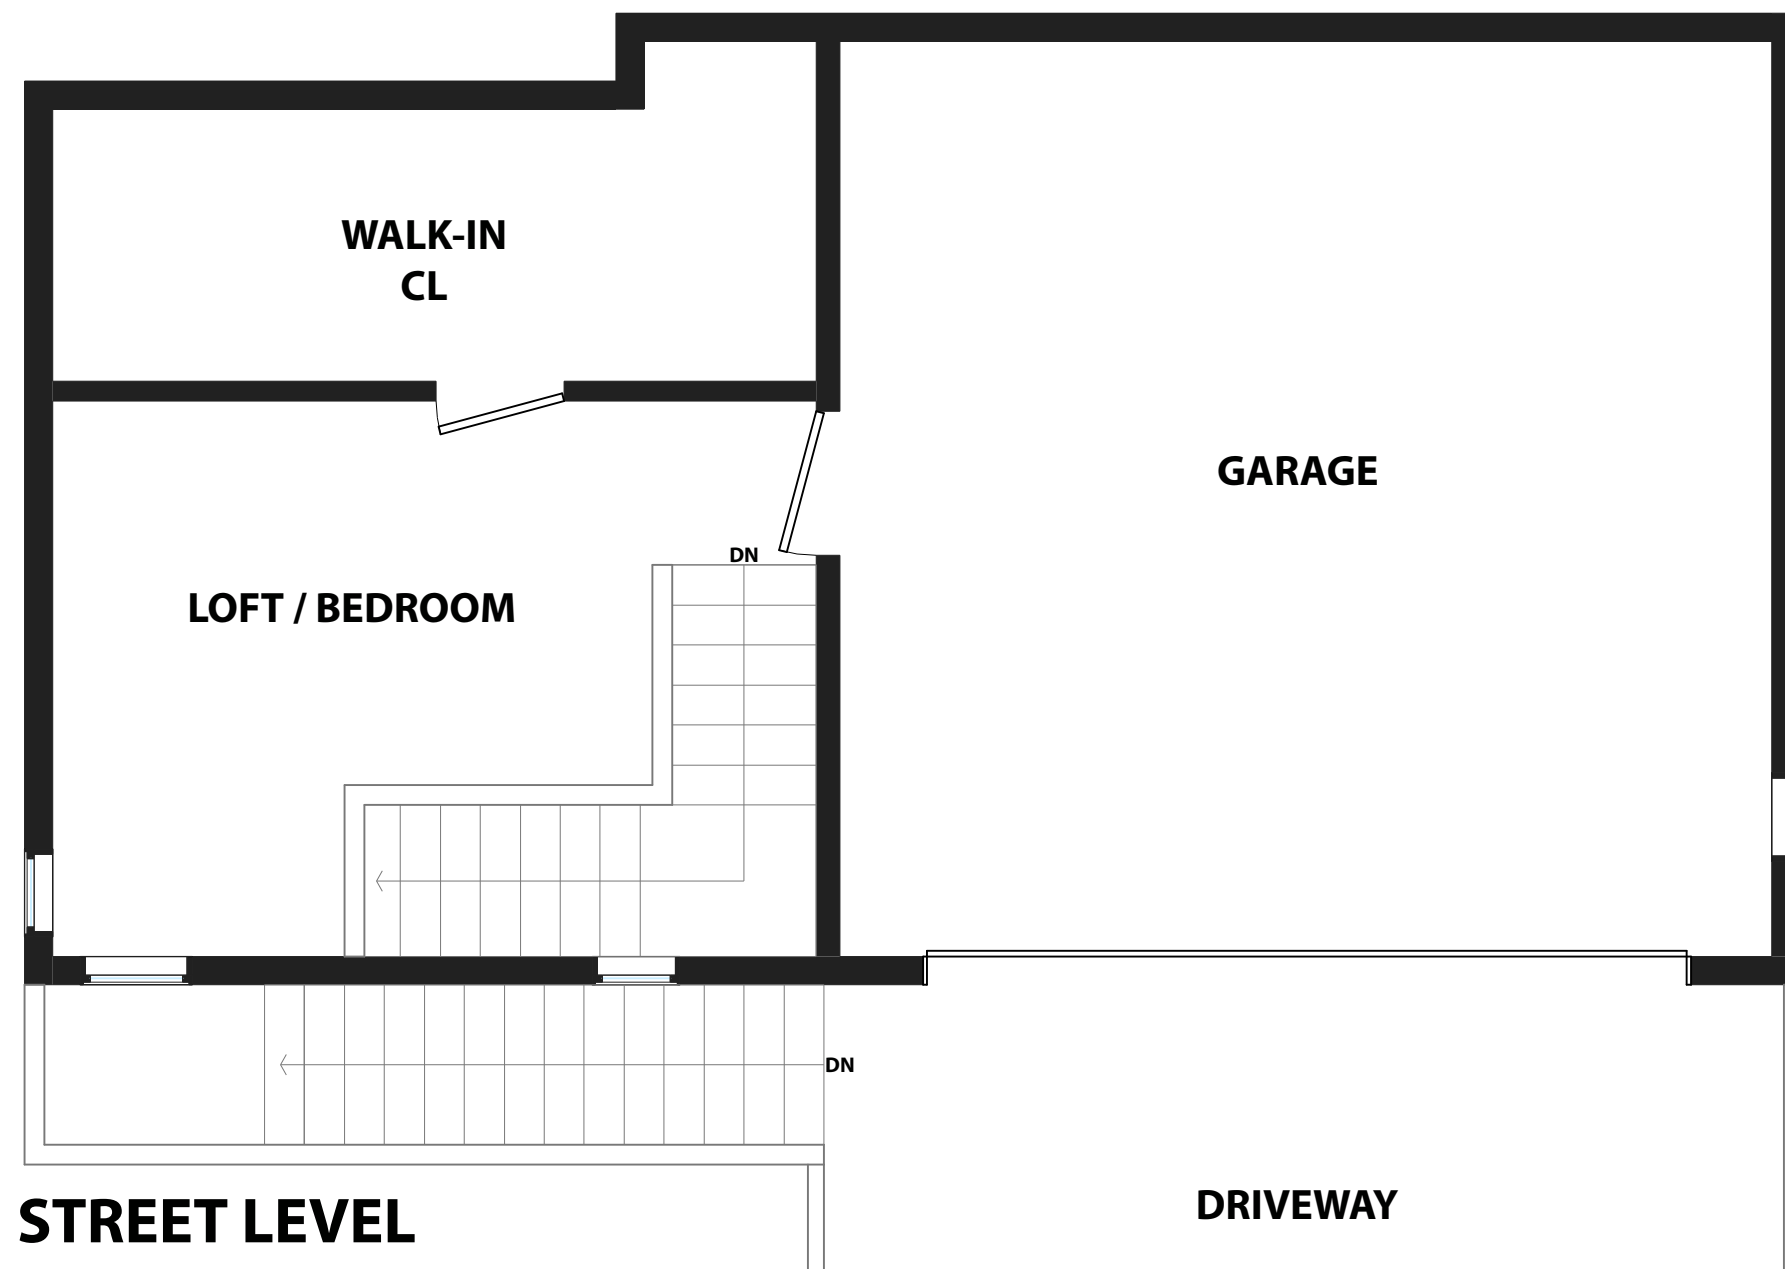

6637 EXETER DRIVE

OAKLAND, CALIFORNIA

LOWER LEVEL

GARDEN LEVEL

6637 EXETER DRIVE

OAKLAND, CALIFORNIA

PROPERTY SQF INFORMATION

LIVING SPACE	
Square Footage:	3,818 Sq Ft*
* Street Level: Study Room + WIC	317
* Main Level	1,334
* Lower Level	1,369
* Graden Level	798
NON-LIVING SPACE	
Square Footage:	415 Sq Ft*
* Street Level : Garage	415
OUTDOOR SPACE	
Square Footage:	531 Sq Ft*
* Main Level: Deck	197
* Lower Level: Deck	167
* Sub-Lower Level: Deck	167
APPROXIMATE TOTAL	
LIVING & NON-LIVING SPACE	
Square Footage:	4,764 Sq Ft*