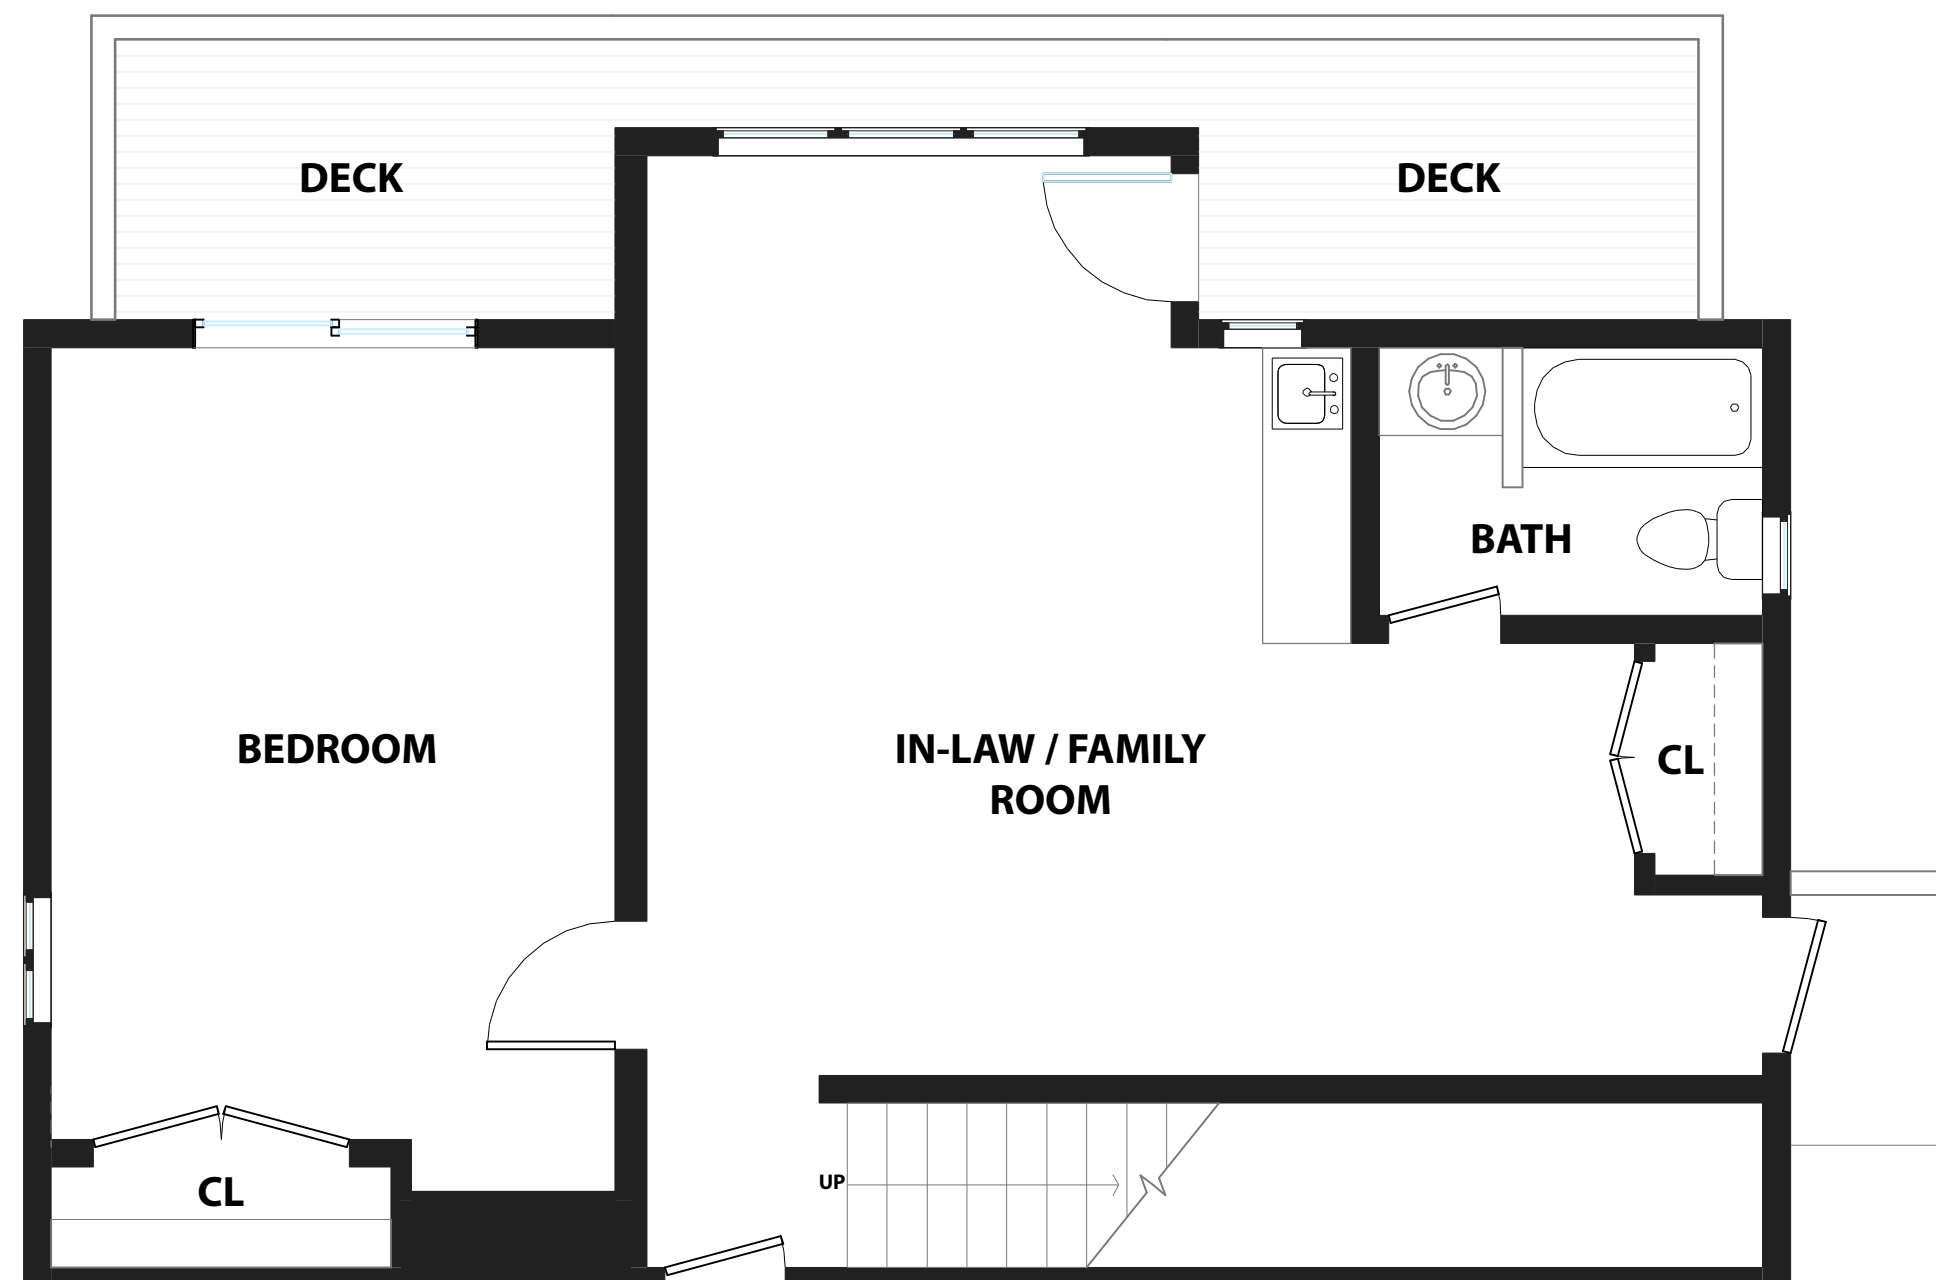

6637 EXETER DRIVE

OAKLAND, CALIFORNIA

LOWER LEVEL

GARDEN LEVEL

6637 EXETER DRIVE

OAKLAND, CALIFORNIA

PROPERTY SQF INFORMATION

LIVING SPACE	
Square Footage:	3,818 Sq Ft*
* Street Level: Study Room + WIC	317
* Main Level	1,334
* Lower Level	1,369
* Graden Level	798
NON-LIVING SPACE	
Square Footage:	415 Sq Ft*
* Street Level : Garage	415
OUTDOOR SPACE	
Square Footage:	531 Sq Ft*
* Main Level: Deck	197
* Lower Level: Deck	167
* Sub-Lower Level: Deck	167
APPROXIMATE TOTAL	
LIVING & NON-LIVING SPACE	
Square Footage:	4,764 Sq Ft*